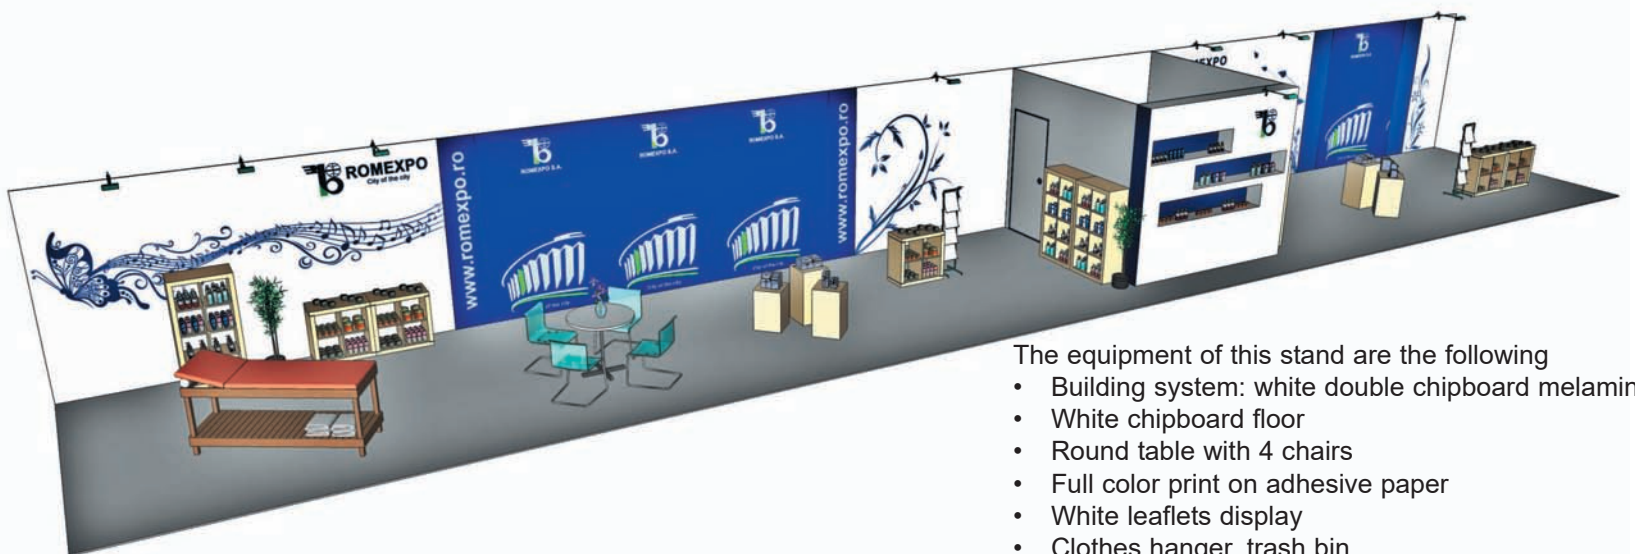

Cod: 01

Renting Indoor Standard Stand

- Walls on the outline (except the opened sides) from panels and modular structure (L panel = 1 m / H panel = 2,5 m / open H = 2,3 m)
- Carpet – one use only
- Fascia board with company name, on the open sides of the stand
- Electrical connection 230V/3kW.
- The stand also includes 1 sqm office (with 1 curtain, 1 panel, 1 clothes hanger).

Cod: 02

Renting Stand EXTRA

The equipment of this stand are the following:

- Walls on the outline (except the open sides) from panels and modular structure (L panou=1 m / H=3,5 m / H liber =2,3m)
- Single use carpet
- Office with folding door
- Table with 4 chairs
- Clothes hanger, trash bin
- Lighting system: spotlights
- Electrical connection 230V/3kW
- Full color print on adhesive paper

\*) personalized offer depending on area

**Cod: 05**

**Renting Stand PREMIUM**

The equipment of this stand are the following

- Building system: white double chipboard melamine
- White chipboard floor
- Round table with 4 chairs
- Full color print on adhesive paper
- White leaflets display
- Clothes hanger, trash bin
- Ornamental plants
- Electrical connection 230V/3kW

\*) personalized offer depending on area

Cod: 06

Renting Outdoor Standard Stand

- Walls on the outline, platform/stage, roof
- Carpet – one use only
- Fascia board with company name, on the main side of the booth
- Power panel 230V/3kW
- 1 table, 3 chairs, 1 garbage bin, 1 spotlights/4sqm, 1 plug
- The stand also includes 1 sqm office (with 1 curtain, 1 pannel, 1 clothes hanger)