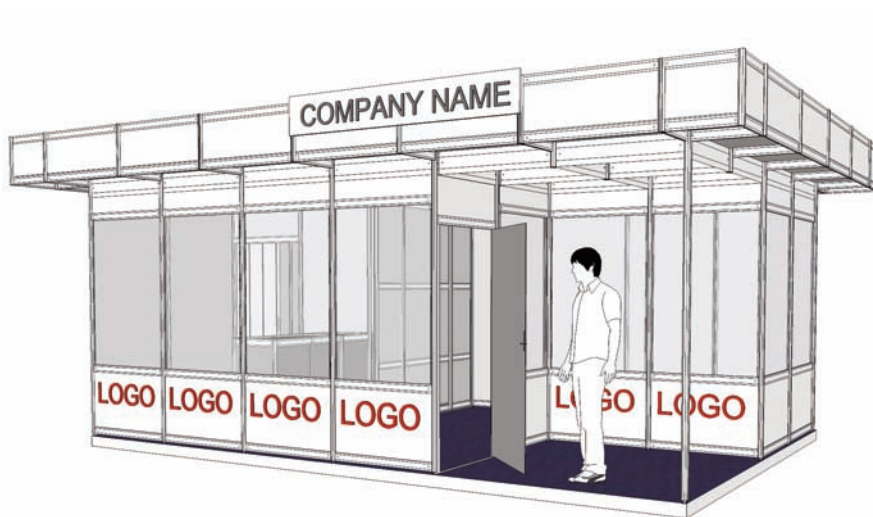

Renting Outdoor Customized Stand

The customized stand is built up based on a commonly agreed structure

The structures available:

- Modular structure
- Stage structure
- Ready built wooden lodge

*) personalized offer depending on area

Cod: 08