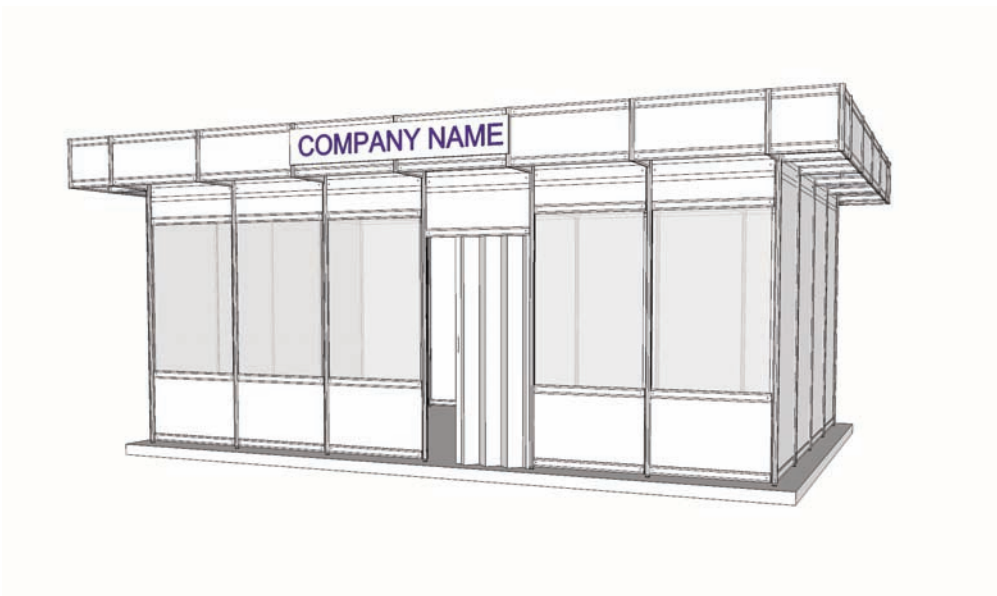

Cod: 01

Renting Indoor Standard Stand

- Walls on the outline (except the opened sides) from panels and modular structure (L panel = 1 m / H panel = 2,5 m / open H = 2,3 m)
- Carpet – one use only
- Fascia board with company name, on the open sides of the stand
- Electrical connection 230V/3kW.
- The stand also includes 1 sqm office (with 1 curtain, 1 panel, 1 clothes hanger).

Cod: 02

Renting Stand EXTRA

The equipment of this stand are the following:

- Walls on the outline (except the open sides) from panels and modular structure (L panou=1 m / H=3,5 m / H liber =2,3m)
- Single use carpet
- Office with folding door
- Table with 4 chairs
- Clothes hanger, trash bin
- Lighting system: spotlights
- Electrical connection 230V/3kW
- Full color print on adhesive paper

\*) personalized offer depending on area

**Cod: 05**

**Renting Stand PREMIUM**

The equipment of this stand are the following

- Building system: white double chipboard melamine
- White chipboard floor
- Round table with 4 chairs
- Full color print on adhesive paper
- White leaflets display
- Clothes hanger, trash bin
- Ornamental plants
- Electrical connection 230V/3kW

\*) personalized offer depending on area

Cod: 06

Renting Outdoor Standard Stand

- Walls on the outline, platform/stage, roof
- Carpet – one use only
- Fascia board with company name, on the main side of the booth
- Power panel 230V/3kW
- 1 table, 3 chairs, 1 garbage bin, 1 spotlights/4sqm, 1 plug
- The stand also includes 1 sqm office (with 1 curtain, 1 pannel, 1 clothes hanger)