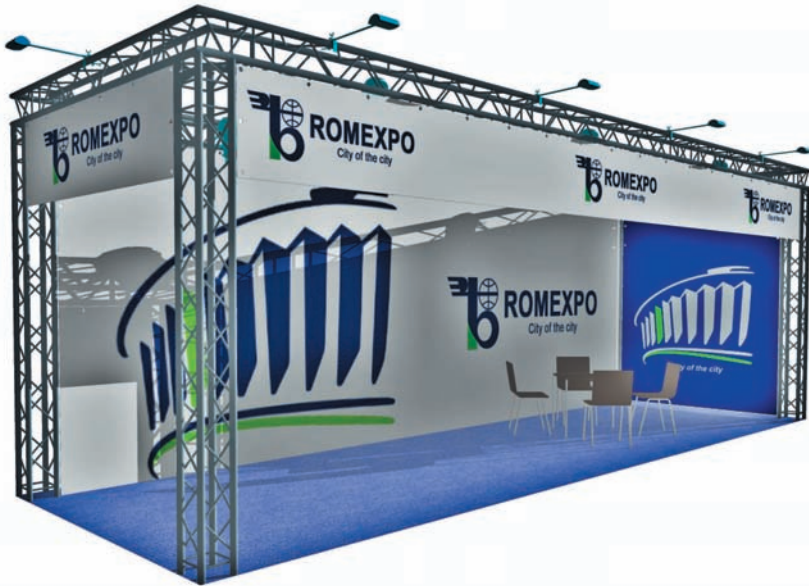

Cod: 03

Renting Stand ADVANTAGE

The equipment of this stand are the following:

- Building system: MSB modular structure
- Single use carpet
- Office with folding door
- Lighting system: reflectors
- Table with 4 chairs
- Clothes hanger, trash bin
- Graphics on the background banner
- Electrical connection 230V/3kW

*) personalized offer depending on area

Cod: 04

Renting Stand TOP